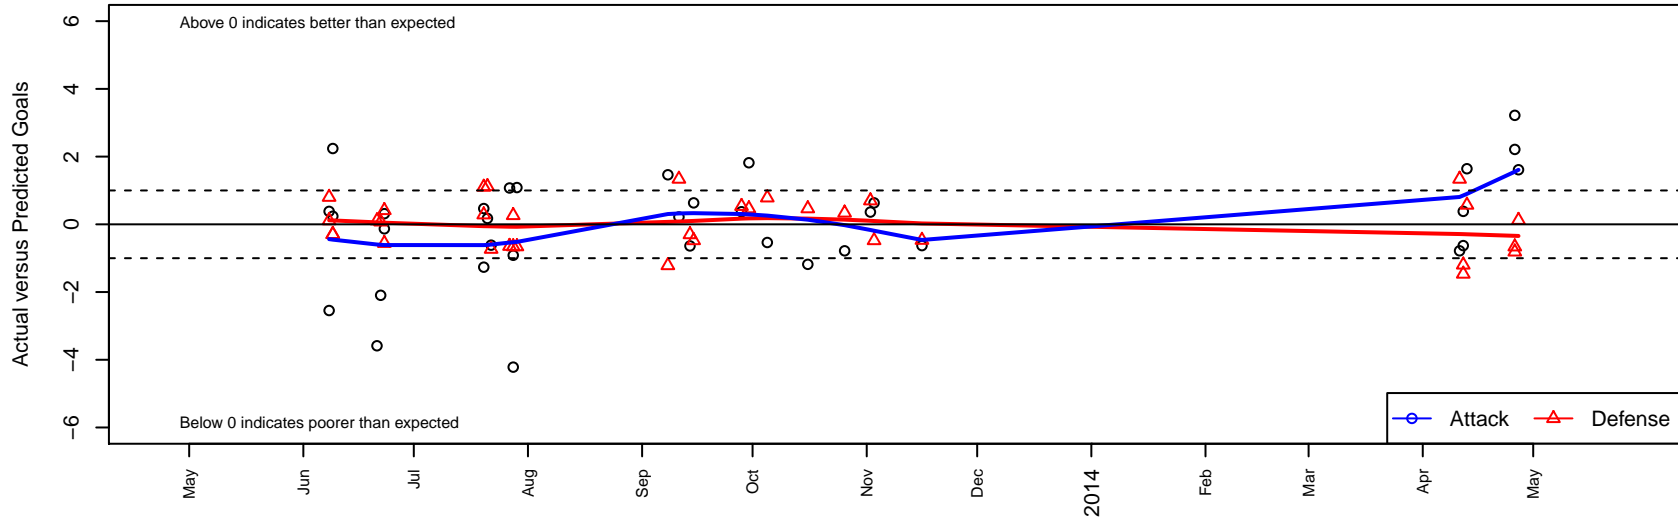

Spokane Foxes Platinum G01
Dots are actual minus expected GF (blue circles) and GA (red triangles).
Blue line is smoothed change in attack strength. Red is smoothed change in defense strength.